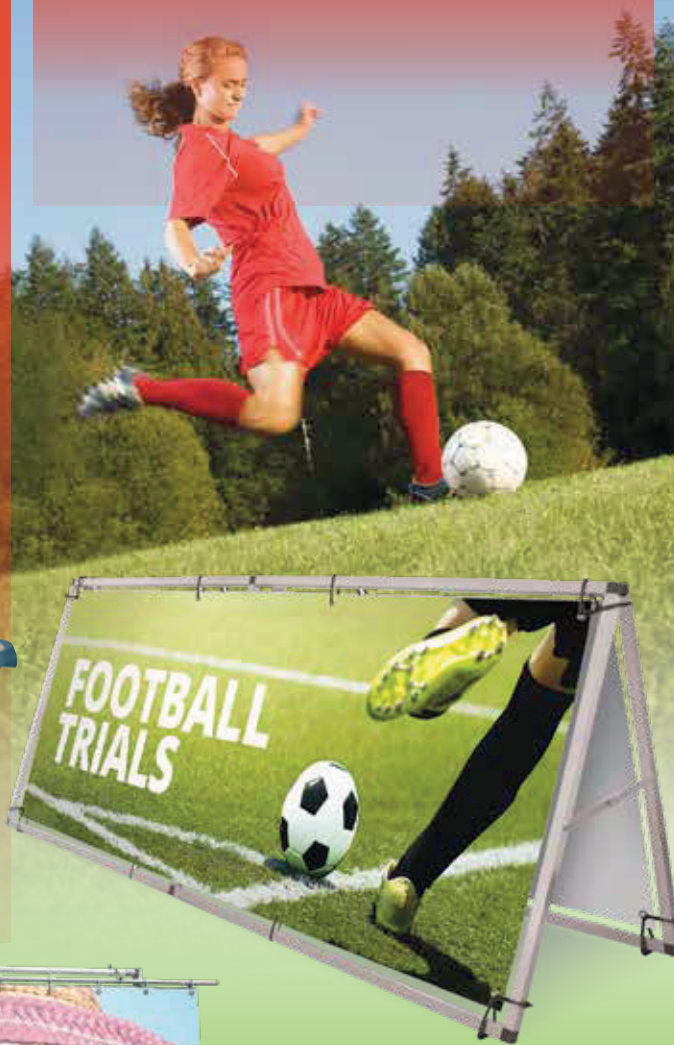

## Monsoon

Lightweight A-frame outdoor banner with great stability, wall-mounted format also available. Perfect for all types of sports meets or festivals.